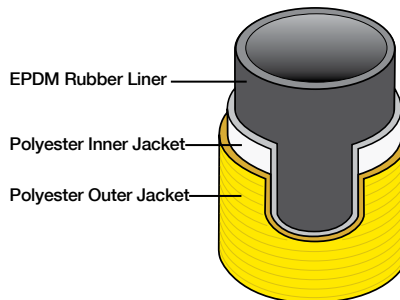

Colors

ALL-AMERICAN HOSE™

217 Titusville Road, Union City, PA 16438
www.all-americanhose.com

814.438.7616